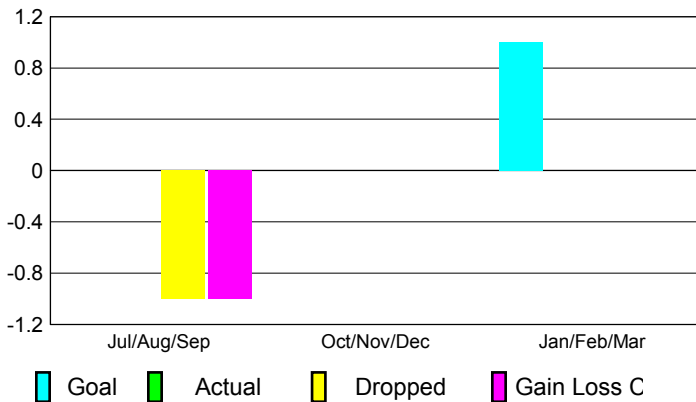

2012-2013 GMT Reports for District (or Undistricted) **District 333 B**

GMT: **Shinobu Goto**

Location: **JAPAN**

GMT CA: **5**

CLUBS

**Club Results
2012-2013**

**Clubs
2011-2012**

| Month | New Club Goal | Actual New Clubs | Actual Dropped Clubs | Gain/Loss of Clubs | Gain/Loss of Clubs |
|---------------|---------------|------------------|----------------------|--------------------|--------------------|
| Jul/Aug/Sep | 0 | 0 | -1 | -1 | 0 |
| Oct/Nov/Dec | 0 | 0 | 0 | 0 | 0 |
| Jan/Feb/Mar | 1 | | | | 0 |
| Totals | 1 | 0 | -1 | -1 | 0 |

Club Results 2012-2013

Goal, New, Dropped, Gain/Loss

Comparison of Club Gain/Loss

Current Year Compared to the Previous Year

YTD Status Quo Clubs 2012-2013

Status Quo Clubs Compared to Status Quo Members

MEMBERSHIP