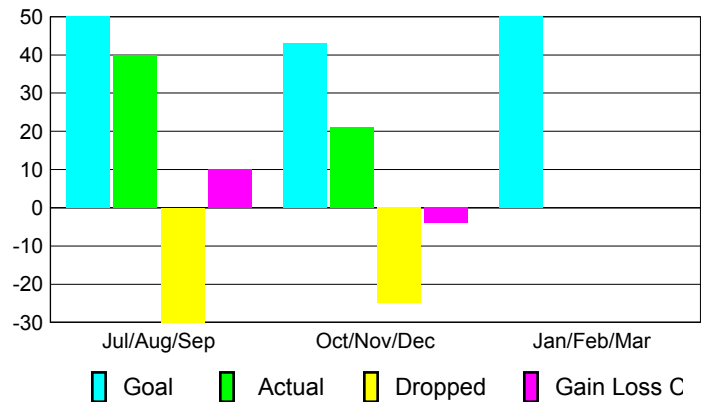

Club Results 2012-2013

Goal, New, Dropped, Gain/Loss

Comparison of Club Gain/Loss

Current Year Compared to the Previous Year

YTD Status Quo Clubs 2012-2013

Status Quo Clubs Compared to Status Quo Members

MEMBERSHIP

**Membership Results
2012-2013**

**Membership
2011-2012**

| Month | Net Memb Goal | Actual New Memb | Actual Dropped Memb | Gain/Loss of Memb | Gain/Loss of Memb |
|---------------|---------------|-----------------|---------------------|-------------------|-------------------|
| Jul/Aug/Sep | 50 | 40 | -30 | 10 | 9 |
| Oct/Nov/Dec | 43 | 21 | -25 | -4 | 8 |
| Jan/Feb/Mar | 50 | | | | 19 |
| Totals | 143 | 61 | -55 | 6 | 36 |

Membership Results 2012-2013

Goal, New, Dropped, Gain/Loss

Comparison of Membership Gain/Loss

Current Year Compared to the Previous Year

Gender Comparison 2012-2013

Jul/Aug/Sep

Oct/Nov/Dec

Jan/Feb/Mar