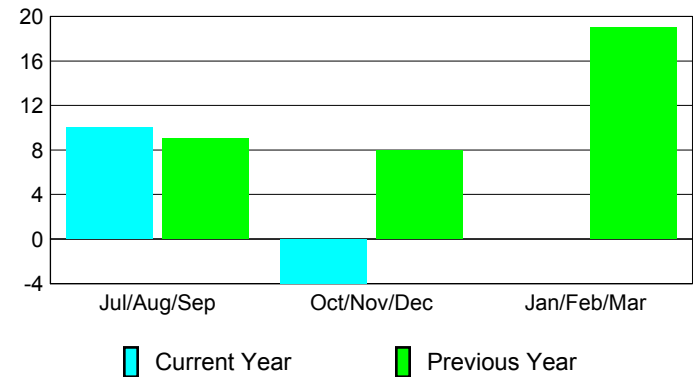

**Membership Results
2012-2013**

**Membership
2011-2012**

| Month | Net Memb Goal | Actual New Memb | Actual Dropped Memb | Gain/Loss of Memb | Gain/Loss of Memb |
|---------------|---------------|-----------------|---------------------|-------------------|-------------------|
| Jul/Aug/Sep | 50 | 40 | -30 | 10 | 9 |
| Oct/Nov/Dec | 43 | 21 | -25 | -4 | 8 |
| Jan/Feb/Mar | 50 | | | | 19 |
| Totals | 143 | 61 | -55 | 6 | 36 |

Membership Results 2012-2013

Goal, New, Dropped, Gain/Loss

Comparison of Membership Gain/Loss

Current Year Compared to the Previous Year

Gender Comparison 2012-2013

Jul/Aug/Sep

Oct/Nov/Dec

Jan/Feb/Mar